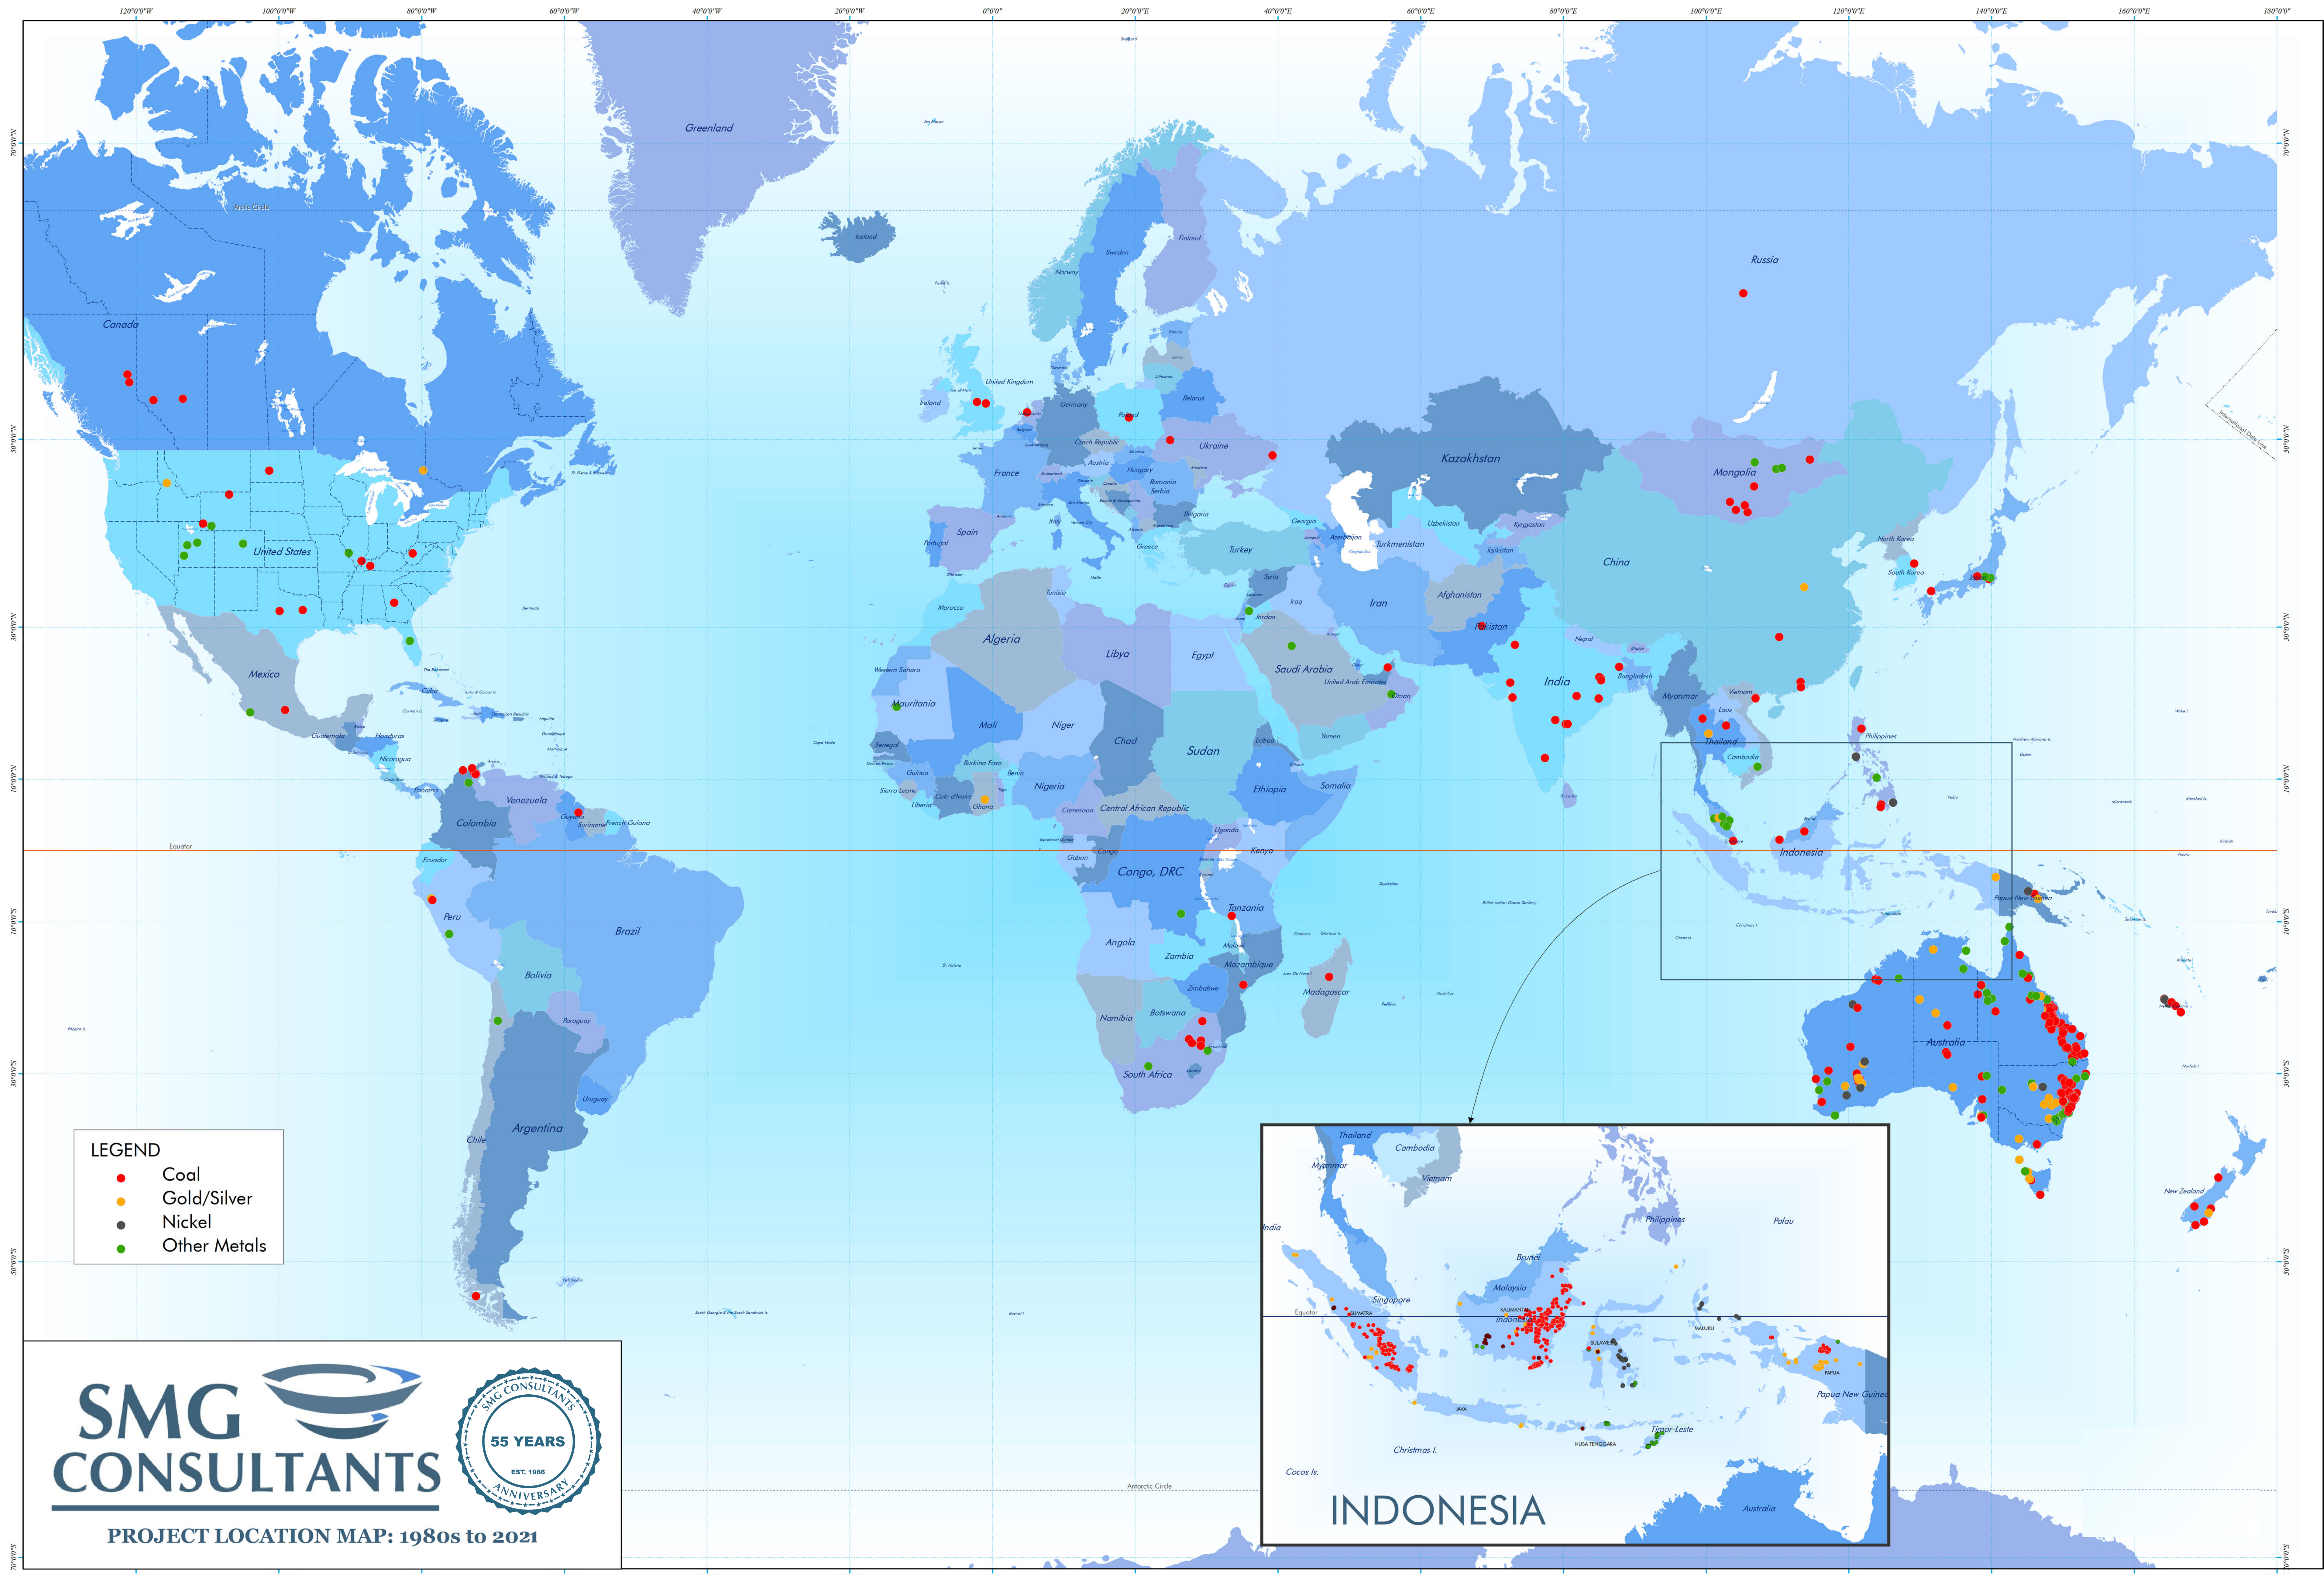

# SMG CONSULTANTS - GLOBAL PROJECTS

- LEGEND**
- Coal
  - Gold/Silver
  - Nickel
  - Other Metals

**SMG CONSULTANTS**

**PROJECT LOCATION MAP: 1980s to 2021**